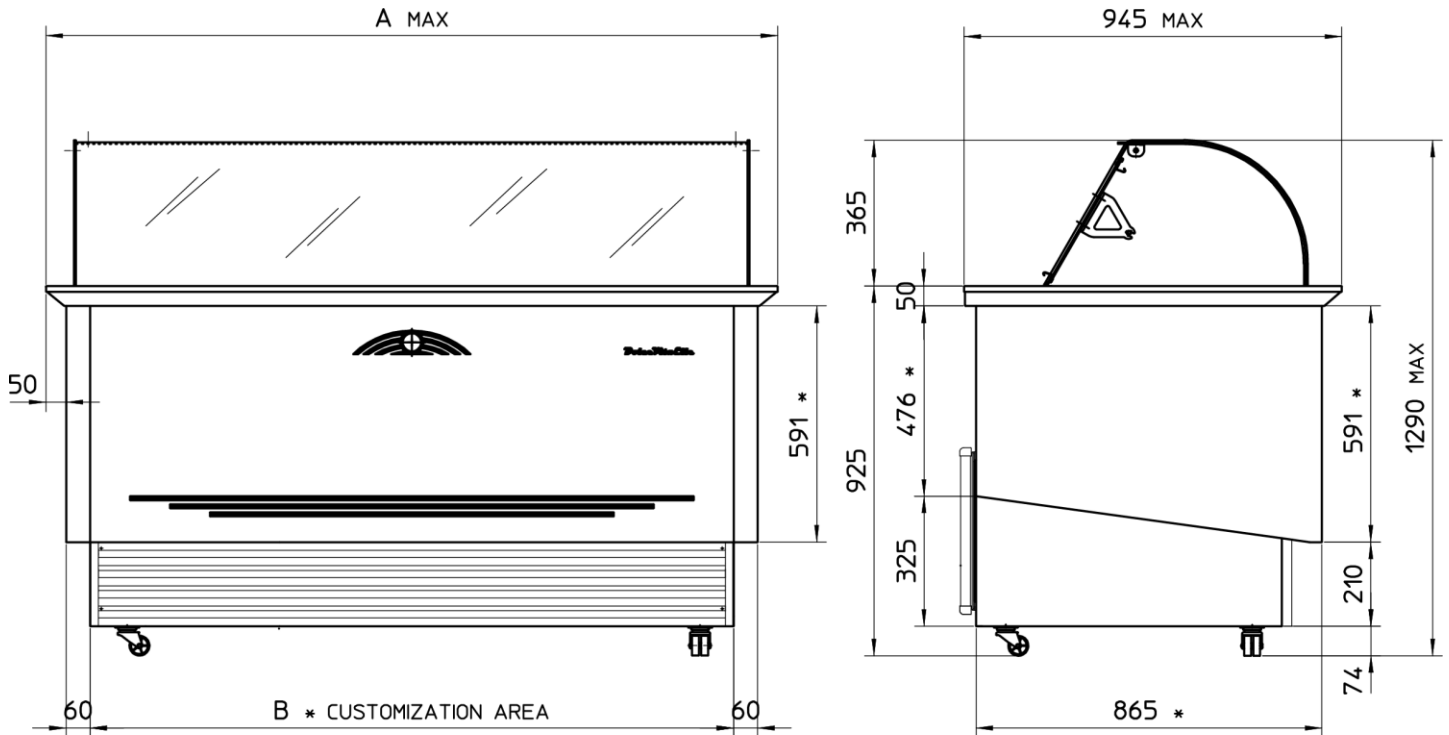

07/2021

Mod:RUMBA13VN

Production code:E1415M0000

RUMBA13VN (COD. E1415M0000)

Negative - ventilated scooping display cabinet

Technical data

Temperature	-18°C -20°C
Voltage and Frequency	230 V~ 50 Hz
Gas	R452A
Net dimension	1830 x 945 x 1290 mm (l x p x h)
Packed dimension	1880 x 1015 x 1410 mm (l x p x h)
Gross capacity	602 l
Net capacity	452 l
Gross weight	201.00 Kg
Net weight	151.00 Kg
Heat insulation	Rigid polyurethane foam "HCFC/CFC/HFC" free
Inner tank	White prepainted non-toxic steel sheet
Frontal panel	White prepainted steel sheet
Glass	Insulating Upper curved glazed cabinet
Frontal grid	Plasticised steel sheet blu (P290C)
Back grid - colour	White plasticised steel rod
Compressor	1 + HP
absorbed power	810 W
Power consumption (24h)	15,6 kWh/24h
Condensator	Wire and tube - maintenance free with powered fan
Evaporator	2 ventilated pack evaporators (and defrosting resistance) + evaporator coil foamed in the tank
Defrosting	automatic defrosting with automatic water evaporation
Climatic class	4 (30°C-55%RH) L1
Plug	European - Angular Plug
Thermometer/Thermostat	Electronic
Quantity of 5 liters stainless steel containers (not included)	13 for displaying ice cream and 16 in the reserve
Standard equipment	Separate reserve accessible via a door - 4 wheels - internal LED light with switch
Optional	Stainless steel containers - Portions-washing - price holder
Brand	FRAMEC
Producer	Mondial Framec

RUMBA13VN (COD. E1415M0000)

Negative - ventilated scooping display cabinet

Layout

MODEL	A	B	B * frontal customization area	* lateral customization area
DOLCE VITA ELLE 10 NV	1437	1217	1217 x 591	865 x 476/591
DOLCE VITA ELLE 13 NV	1830	1610	1610 x 591	865 x 476/591