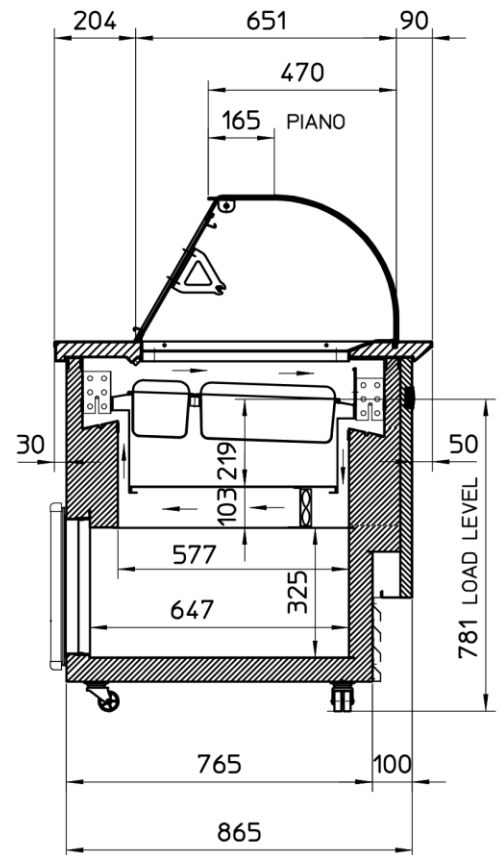

Updated on 13/05/2020