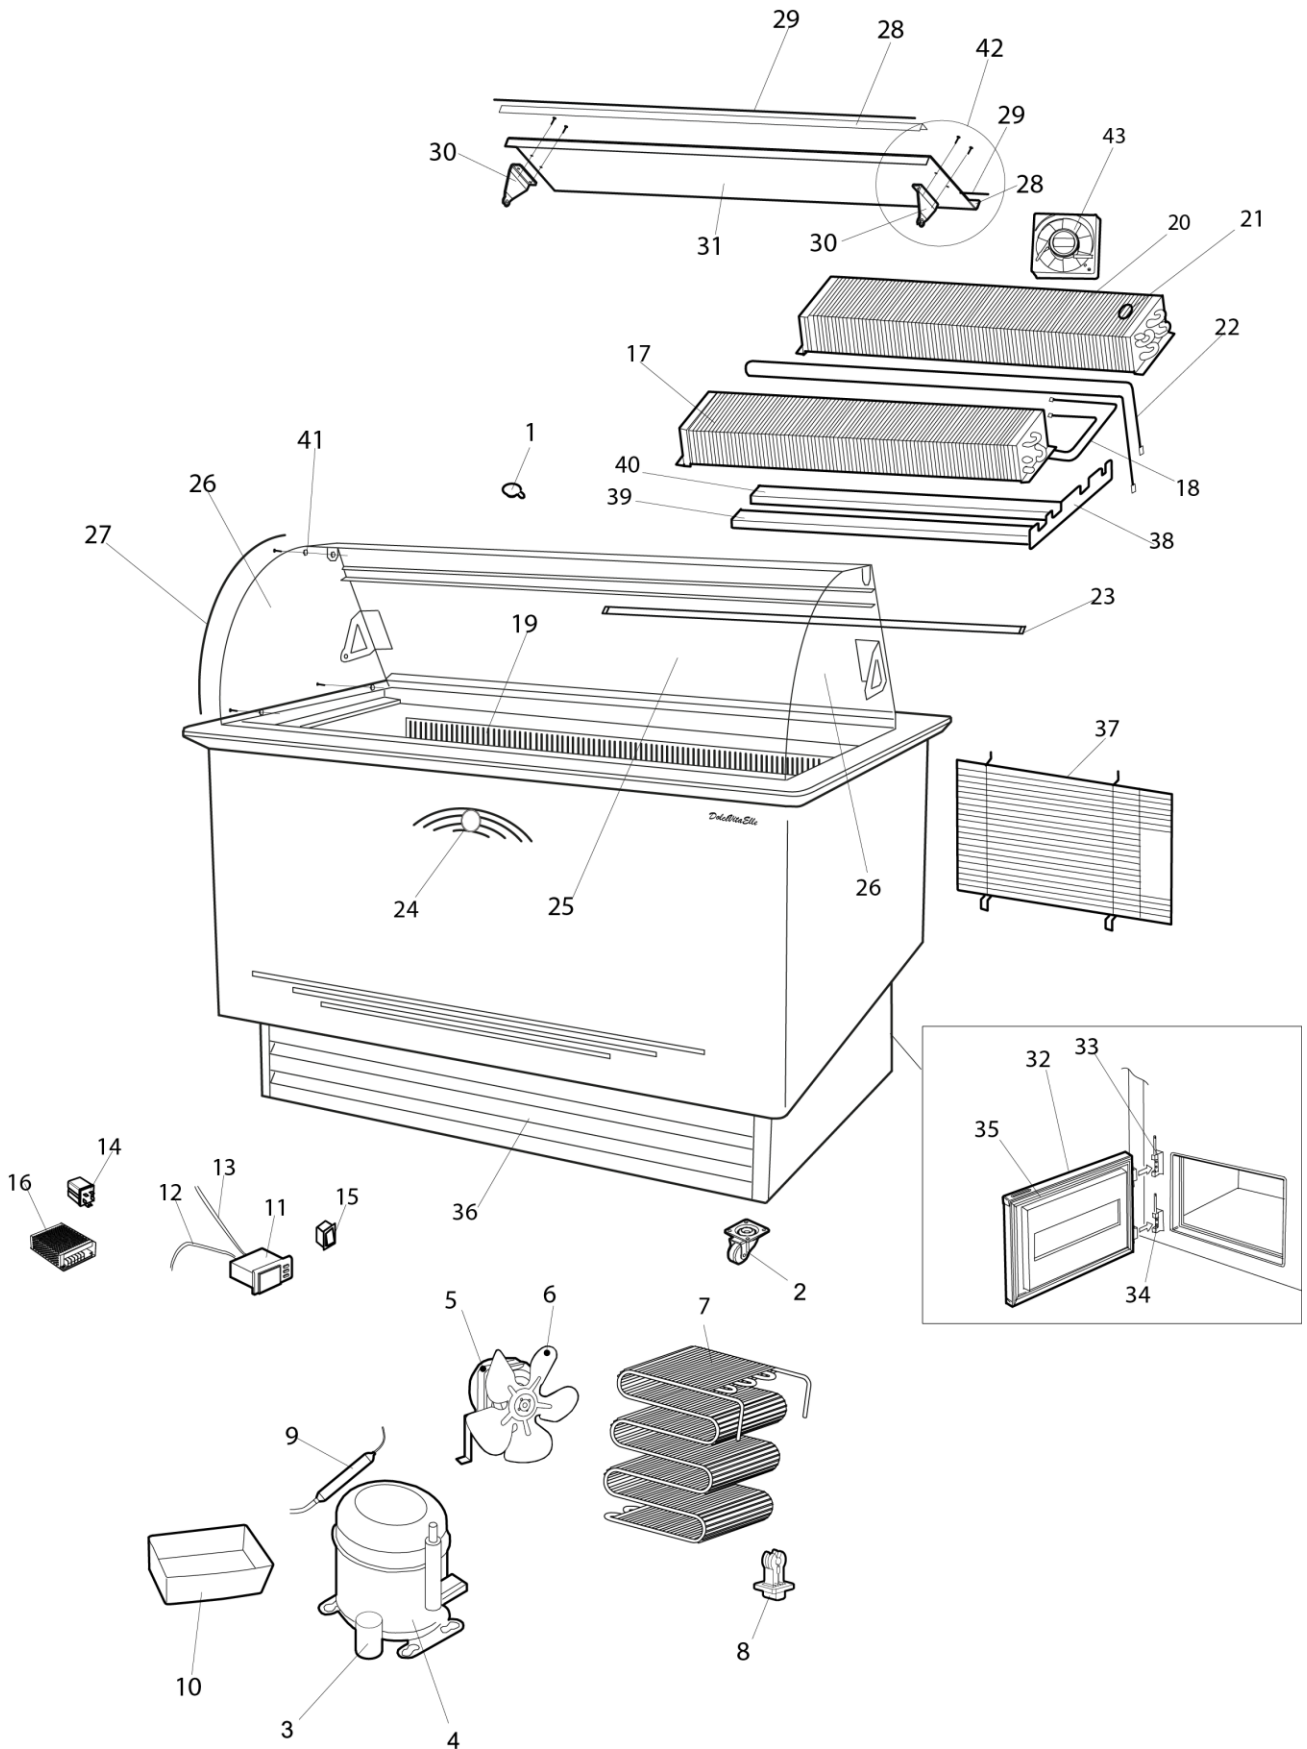

RUMBA13VN (COD. E1415M0000)

Negative - ventilated scooping display cabinet

Spare parts list

Ref.	Description	Code
1	WATER OUTLET CAP VT-ICE CREAM CABINET GREY	3420499581000
2	WHEEL 50/2/NP1 PLATE H75	5623007
3	ACC.SET NT2192GK 220/240V 50HZ CSIR	1147568
4	COMP.EMBRACO NT2192GK 220/240 50HZ CSIR R404A	4108094
5	MOTOR FAN 16W 220/240V-50/60HZ BRACKET H82	4121136
6	FAN 254X27° PRESS ALUMINUM	4122021
7	WIRE CONDENSER BUNDY 8T 7R	4111053
8	BRACKET CONDENSER BUNDY HOLDER	1722340
9	FILTER XH9 ENTRY 6.5 OUT 2.75 GR.20	3141029
10	KIT TRAY EVAPORAT.WATER RUMBA/DOMINO/GLOBAL/EXPO!!!!->1722791	8998585F
11	DIGITAL THERMOSTAT TLY29H	1188261
12	NTC L=2000 DIGITAL THERMOSTAT PROBE	1185050
13	NTC L=2000 DIGITAL THERMOSTAT PROBE PVC	1185052
14	RELAY 65.31-8.230-03.00 FINDER	1042007
15	ONE POLE WHITE SWITCH "O-I"	4000600011000
16	POWER SUPPLY LED 24V 20W	1171018
17	FRONT EVAPORATOR RUMBA 10 J	4100222333000
18	FRONT EVAPORATOR S/S HEATER	4003122394000
19	EVAPORATOR GRID DOLCE VITA 13 NV	0621410
20	FRONT EVAPORATOR RUMBA 10 J	4100222332000
21	BIMETALLIC WIRED THERMOSTAT	1105025
22	REAR EVAPORATOR S/S HEATER	4003122395000
23	LED LAMP 14W L1400 24V NOT-ADJUSTABLE	1112098
24	CIRCLE THERMOMETER D.57 -40/+40°C	2631010
25	FRONTAL GLASS DOLCE VITA ELLE 13	1751618
26	LEFT/RIGHT GLASS DOLCE VITA ELLE 10/13	1751615
27	PROF.PVC L=675 SOFT RUMBA CURVED GLASS	1712461
28	PROFILE HAND	2105627
29	GASKET PROFILE BMP C825 SAMBA-RUMBA-TOP-J BLACK	3410600082500
30	ABS GLASS BRACKET F. X7/E	4400516158000
31	ASS.FLAP DOLCE VITA ELLE 13	9903869F
32	STEEL RESERVE DOOR RUMBA	8424052
33	UPPER COMPLETE HINGE RUMBA	3400500010002
34	LOWER COMPLETE HINGE RUMBA	1722352
35	GASKET ICE CREAM CABINET GREY	4400710106000
36	FRONTAL GRID DOLCE VITA ELLE 13 BLUE P290C	8522063
37	REAR GRID DOLCE VITA ELLE 10/13	0621411
38	SHAPED BIN HOLDER SUPPORTRUMBA J	3410799400000
39	BINS HOLDER BAR	2151017
40	BINS HOLDER BAR	2151019
41	SCREW SET FOR GLASS DOLCE VITA ELLE 10/13	8998600F
42	FLAP SCREW SET	8998540F
43	MOTORFAN 92X92X25 CT65 NC	4121166

* Price list without VAT. The prices of the accessories set are to be considered only if they are sold with the relevant compressors

The manufacturer will reserve the right to make any modification without prior notice.

Updated on
13/05/2020

RUMBA13VN (COD. E1415M0000)

Negative - ventilated scooping display cabinet

Spare parts drawing

Updated on 13/05/2020