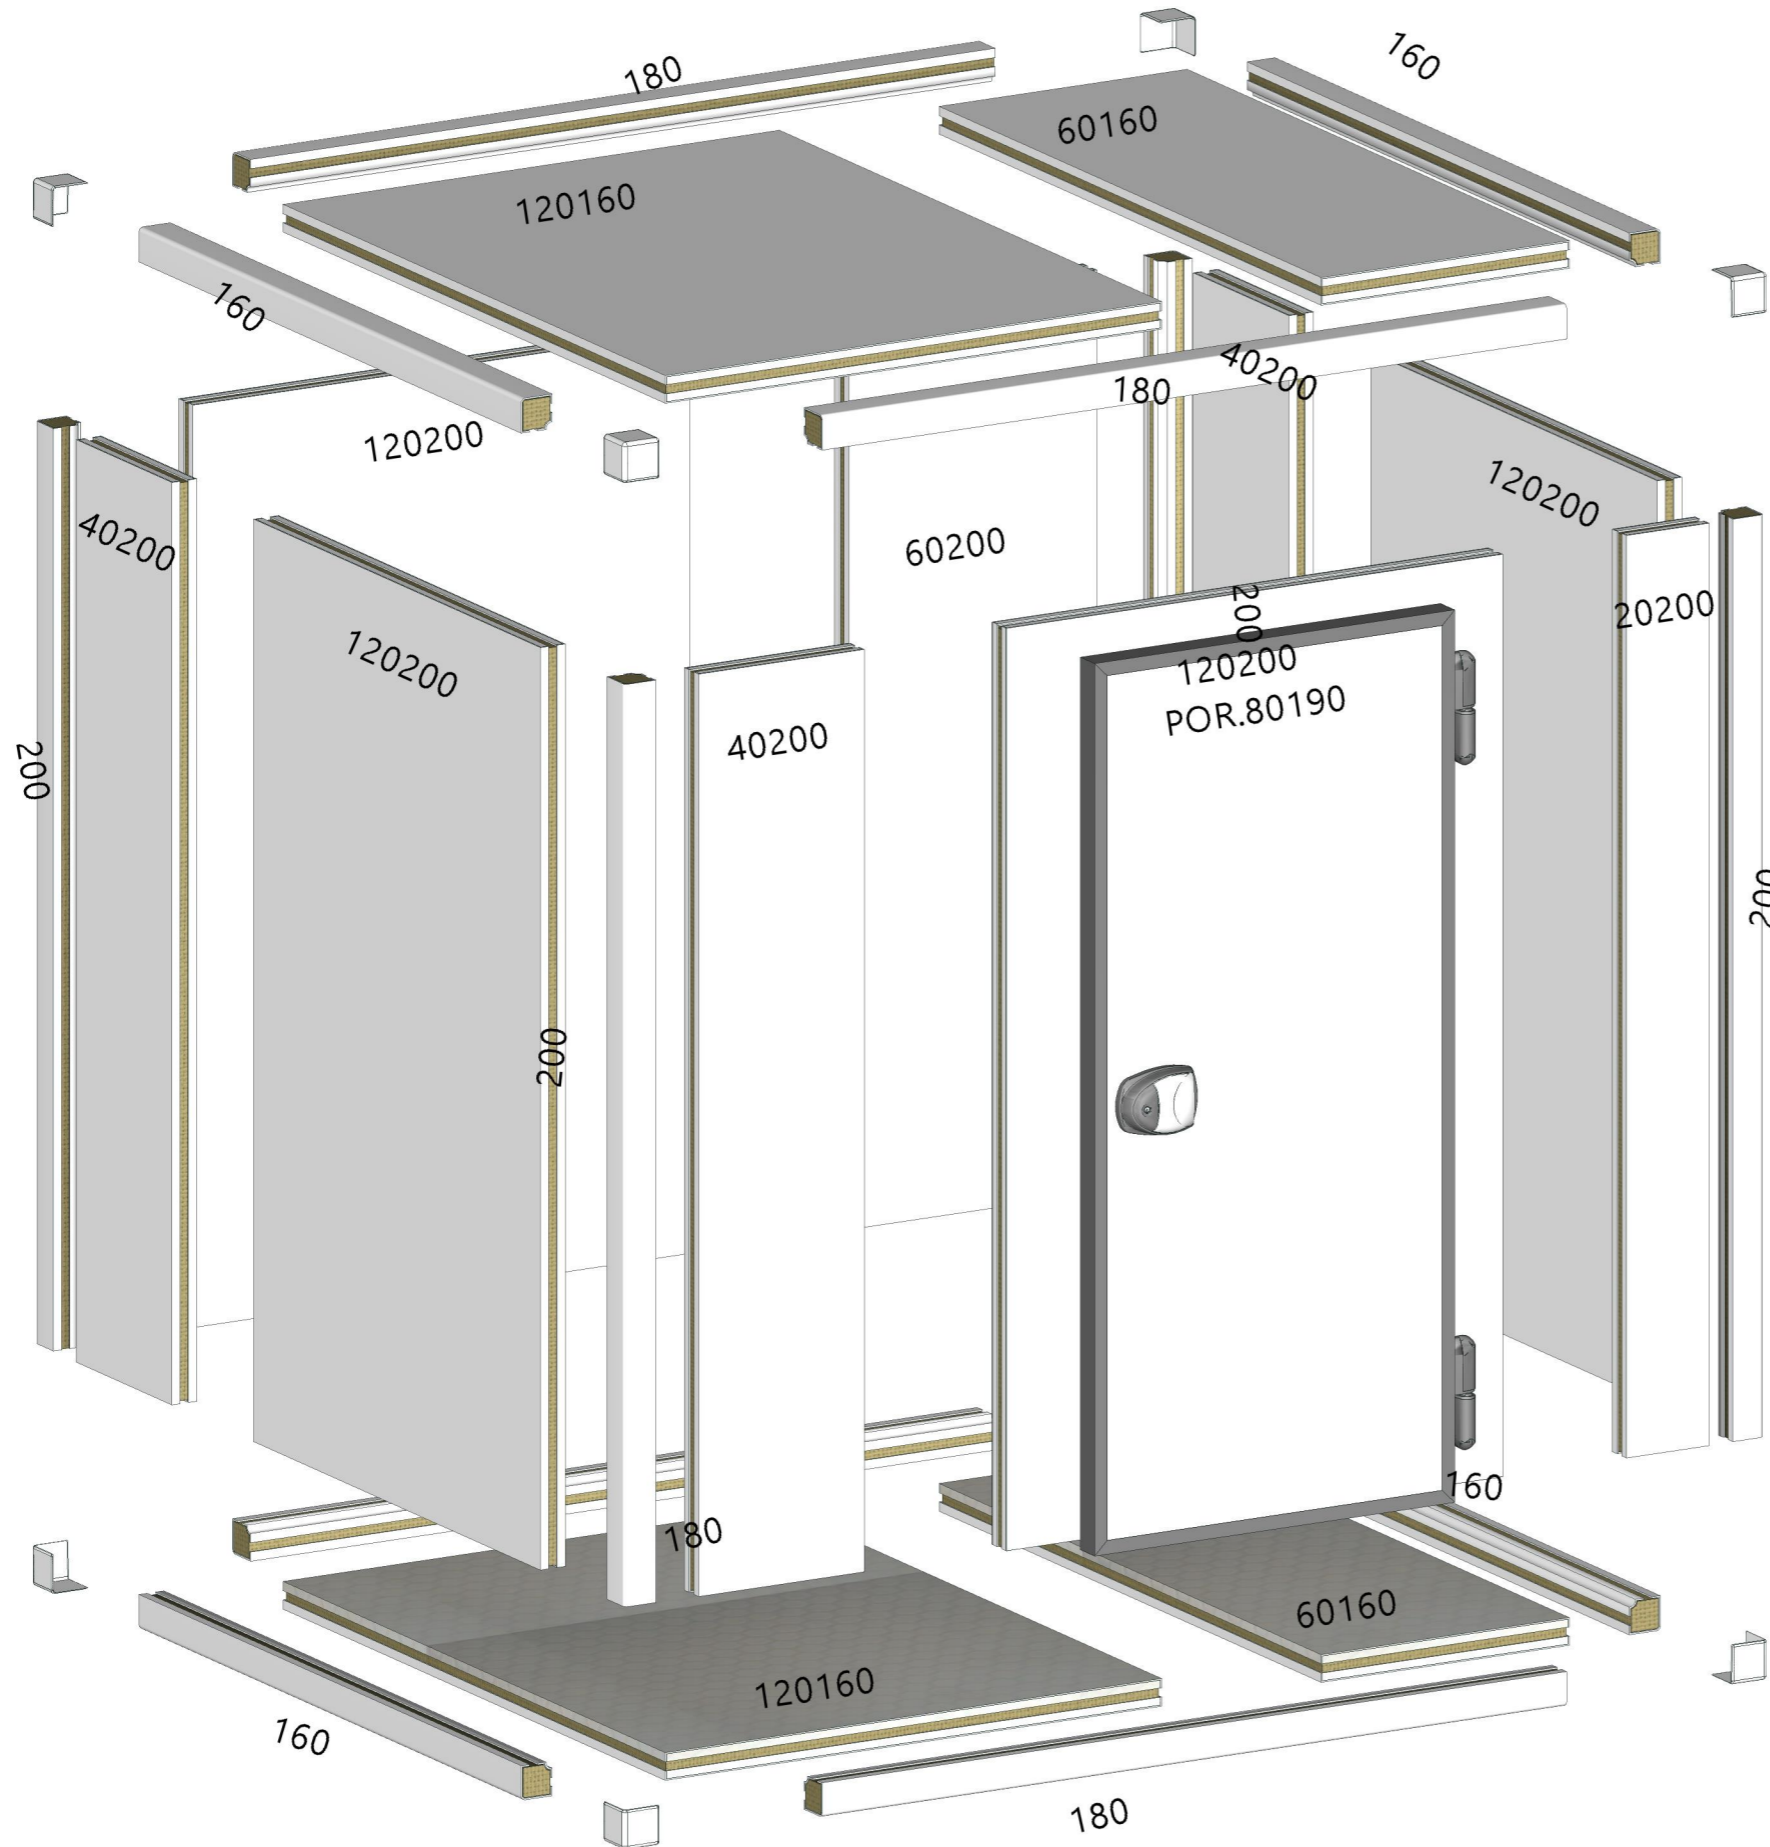

MOD : WR-C2020-6M

Production code : CFDD0002

box n.2 - COLD ROOM 1750x1950x2150H - (WR-C2020-6M)

Material List

ID	Description	UM	Quantity	Width	Height	Depth
	2 WAYS CORNER CAP TH.06 <i>Ext. Finishing: Prepainted</i> <i>Int. Finishing: Prepainted</i>	NR	8			
120160	FLOOR PANEL TH.06 <i>Int. Finishing: Phenolic floor</i> <i>Ext. Finishing: Prepainted</i>	NR	1	1200	1600	60
60160	FLOOR PANEL TH.06 <i>Int. Finishing: Phenolic floor</i> <i>Ext. Finishing: Prepainted</i>	NR	1	600	1600	60
120160	WALL/CEILING PANEL TH.06 <i>Ext. Finishing: Prepainted</i> <i>Int. Finishing: Prepainted</i>	NR	1	1200	1600	60
120200	WALL/CEILING PANEL TH.06 <i>Ext. Finishing: Prepainted</i> <i>Int. Finishing: Prepainted</i>	NR	3	1200	2000	60
20200	WALL/CEILING PANEL TH.06 <i>Ext. Finishing: Prepainted</i> <i>Int. Finishing: Prepainted</i>	NR	1	200	2000	60
40200	WALL/CEILING PANEL TH.06 <i>Ext. Finishing: Prepainted</i> <i>Int. Finishing: Prepainted</i>	NR	3	400	2000	60
60160	WALL/CEILING PANEL TH.06 <i>Ext. Finishing: Prepainted</i> <i>Int. Finishing: Prepainted</i>	NR	1	600	1600	60
60200	WALL/CEILING PANEL TH.06 <i>Ext. Finishing: Prepainted</i> <i>Int. Finishing: Prepainted</i>	NR	1	600	2000	60
160	2 WAYS VERTICAL/HORIZONTAL EDGE TH.06 <i>Ext. Finishing: Prepainted</i> <i>Int. Finishing: Prepainted</i>	NR	4	1600	75	75
180	2 WAYS VERTICAL/HORIZONTAL EDGE TH.06 <i>Ext. Finishing: Prepainted</i> <i>Int. Finishing: Prepainted</i>	NR	4	1800	75	75
200	2 WAYS VERTICAL/HORIZONTAL EDGE TH.06 <i>Ext. Finishing: Prepainted</i> <i>Int. Finishing: Prepainted</i>	NR	4	2000	75	75
	kit of 30 line up beam/panel	NR	1			
	kit of 50 line up beam/panel	NR	1			
	kit of 50 line up panel/panel	NR	1			
	kit of 8 white ceiling support	NR	1			
	kit of 50 white caps	NR	1			
	kit of 100 white caps	NR	1			
	kit of 30 grey caps (phenolic/ss floor)	NR	1			
	KEY	NR	1			
POR.80190	HINGED DOOR TH.06 <i>*Larghezza pannello: *1200</i> <i>*Altezza pannello: *2000</i> <i>Ext. Finishing: Prepainted</i> <i>Int. Finishing: Prepainted</i> <i>Clear Passage Width: 80 cm</i> <i>Clear Passage Height: 190 cm</i>	NR	1	870	1935	60