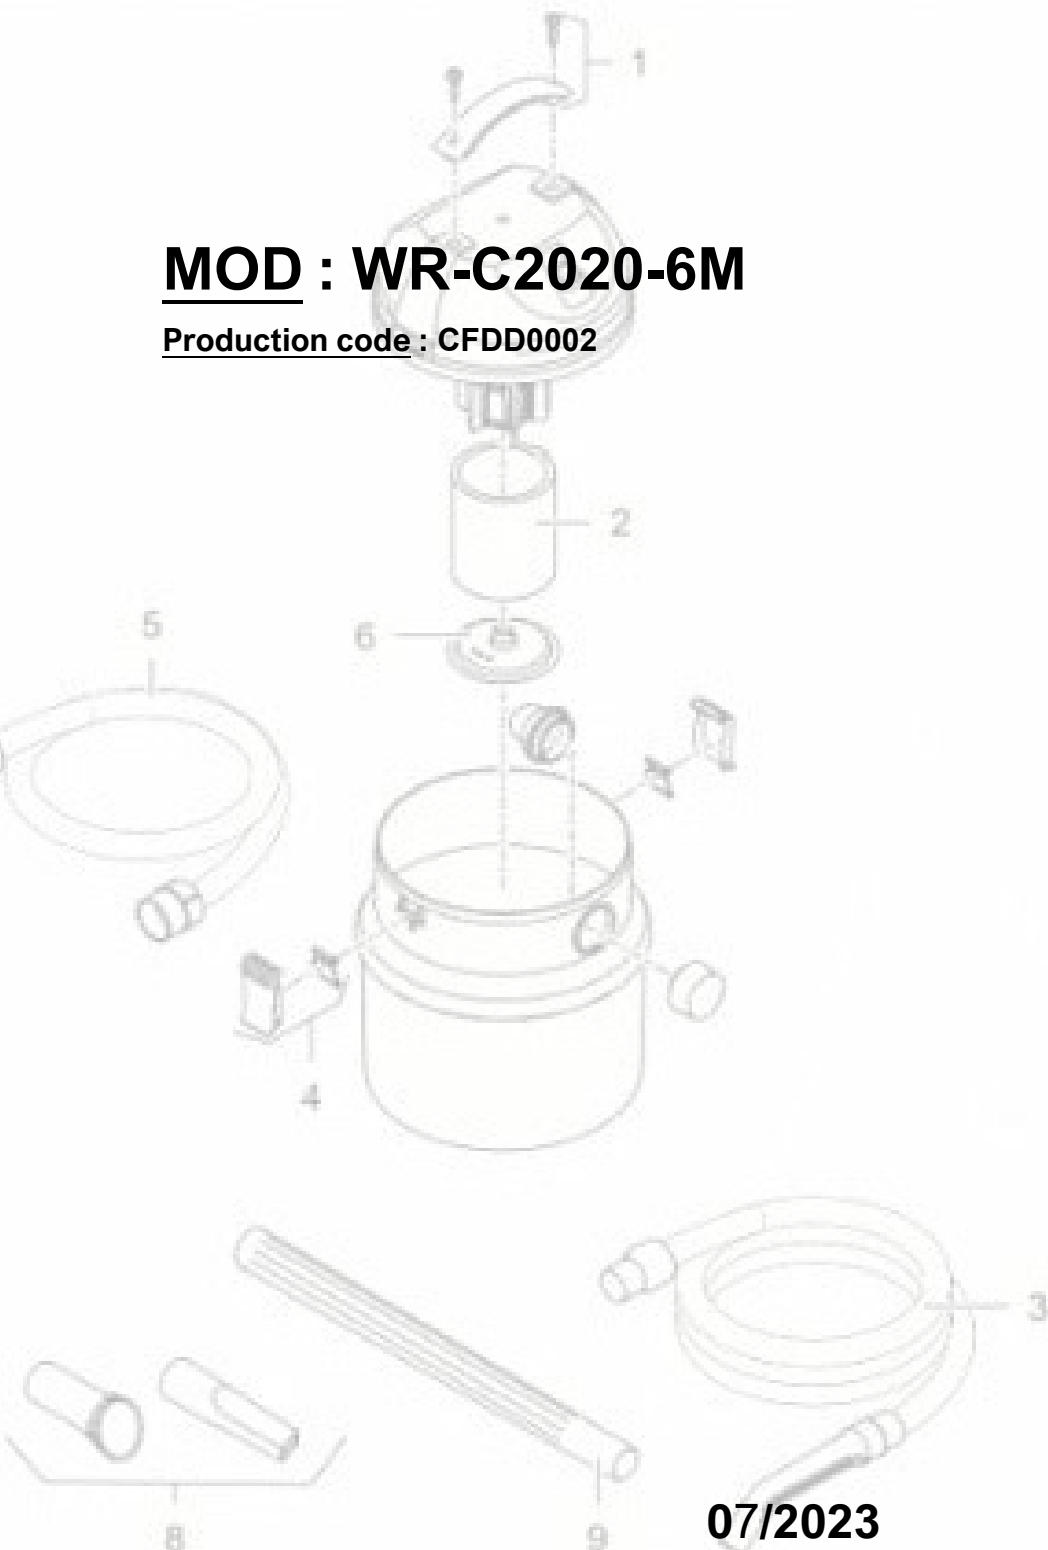

MOD : WR-C2020-6M

Production code : CFDD0002

box n.2 - COLD ROOM 1750x1950x2150H - (WR-C2020-6M)

Material List

ID	Description	UM	Quantity	Width	Height	Depth
	2 WAYS CORNER CAP TH.06 <i>Ext. Finishing: Prepainted</i> <i>Int. Finishing: Prepainted</i>	NR	8			
120160	FLOOR PANEL TH.06 <i>Int. Finishing: Phenolic floor</i> <i>Ext. Finishing: Prepainted</i>	NR	1	1200	1600	60
60160	FLOOR PANEL TH.06 <i>Int. Finishing: Phenolic floor</i> <i>Ext. Finishing: Prepainted</i>	NR	1	600	1600	60
120160	WALL/CEILING PANEL TH.06 <i>Ext. Finishing: Prepainted</i> <i>Int. Finishing: Prepainted</i>	NR	1	1200	1600	60
120200	WALL/CEILING PANEL TH.06 <i>Ext. Finishing: Prepainted</i> <i>Int. Finishing: Prepainted</i>	NR	3	1200	2000	60
20200	WALL/CEILING PANEL TH.06 <i>Ext. Finishing: Prepainted</i> <i>Int. Finishing: Prepainted</i>	NR	1	200	2000	60
40200	WALL/CEILING PANEL TH.06 <i>Ext. Finishing: Prepainted</i> <i>Int. Finishing: Prepainted</i>	NR	3	400	2000	60
60160	WALL/CEILING PANEL TH.06 <i>Ext. Finishing: Prepainted</i> <i>Int. Finishing: Prepainted</i>	NR	1	600	1600	60
60200	WALL/CEILING PANEL TH.06 <i>Ext. Finishing: Prepainted</i> <i>Int. Finishing: Prepainted</i>	NR	1	600	2000	60
160	2 WAYS VERTICAL/HORIZONTAL EDGE TH.06 <i>Ext. Finishing: Prepainted</i> <i>Int. Finishing: Prepainted</i>	NR	4	1600	75	75
180	2 WAYS VERTICAL/HORIZONTAL EDGE TH.06 <i>Ext. Finishing: Prepainted</i> <i>Int. Finishing: Prepainted</i>	NR	4	1800	75	75
200	2 WAYS VERTICAL/HORIZONTAL EDGE TH.06 <i>Ext. Finishing: Prepainted</i> <i>Int. Finishing: Prepainted</i>	NR	4	2000	75	75
	kit of 30 line up beam/panel	NR	1			
	kit of 50 line up beam/panel	NR	1			
	kit of 50 line up panel/panel	NR	1			
	kit of 8 white ceiling support	NR	1			
	kit of 50 white caps	NR	1			
	kit of 100 white caps	NR	1			
	kit of 30 grey caps (phenolic/ss floor)	NR	1			
	KEY	NR	1			
POR.80190	HINGED DOOR TH.06 <i>*Larghezza pannello: *1200</i> <i>*Altezza pannello: *2000</i> <i>Ext. Finishing: Prepainted</i> <i>Int. Finishing: Prepainted</i> <i>Clear Passage Width: 80 cm</i> <i>Clear Passage Height: 190 cm</i>	NR	1	870	1935	60