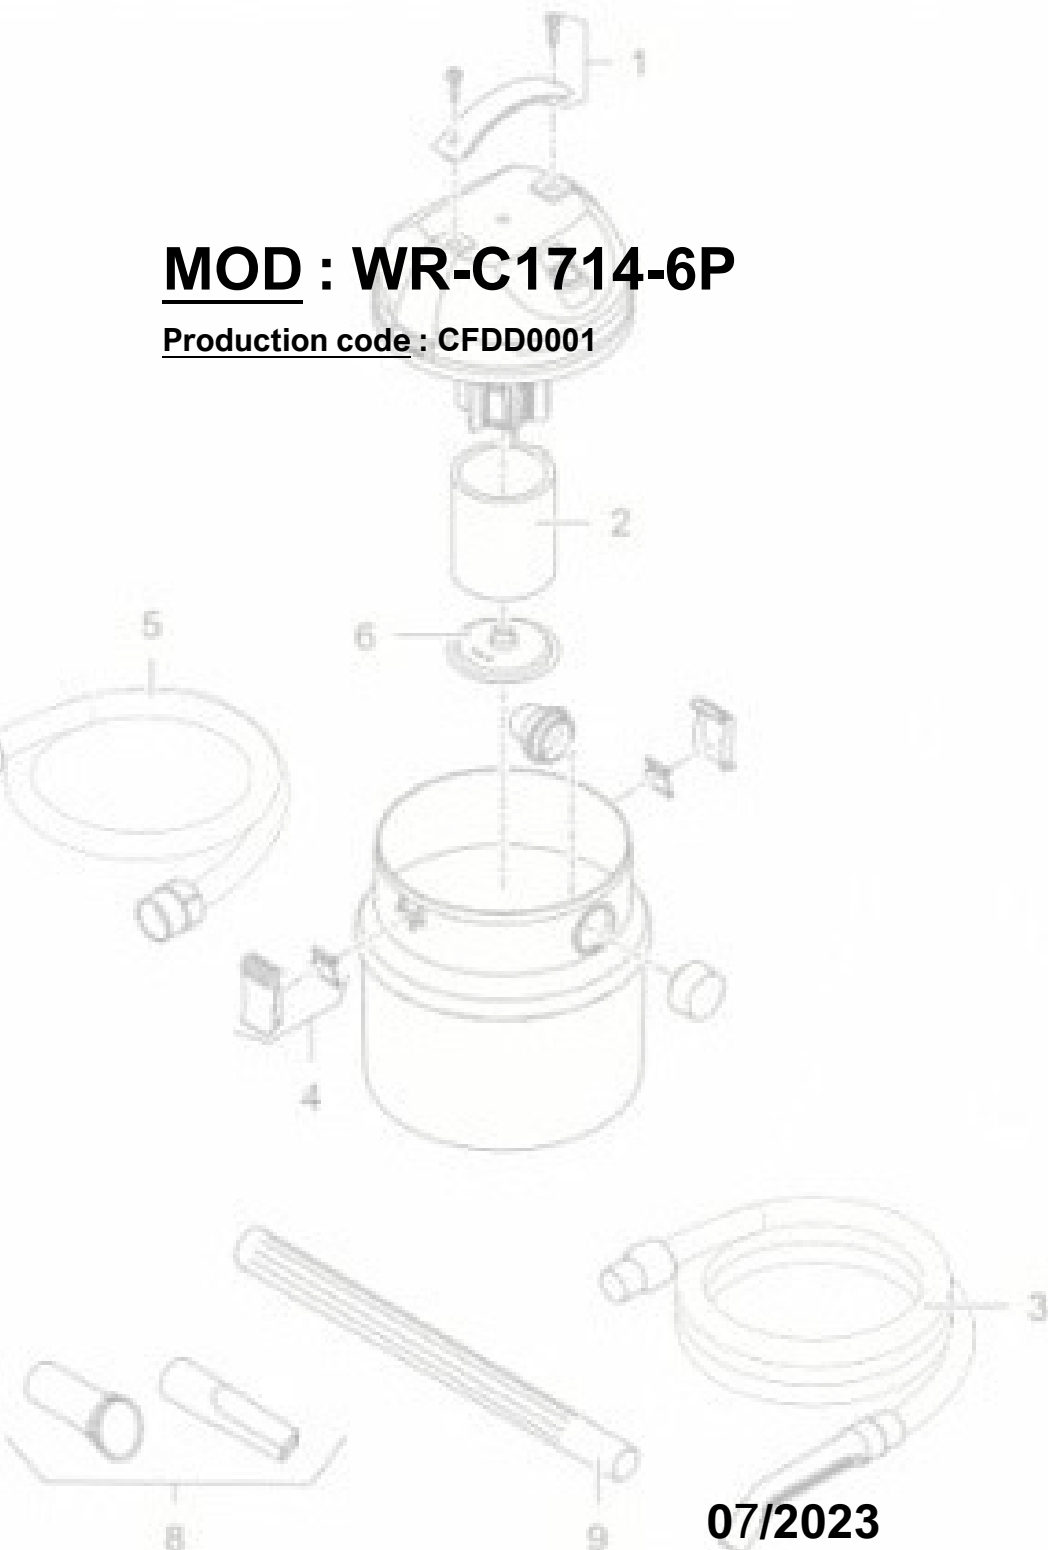

MOD : WR-C1714-6P

Production code : CFDD0001

box n.2 - COLD ROOM 1350x1550x2150H - (WR-C1714-6P)

Material List

ID	Description	UM	Quantity	Width	Height	Depth
120	2 WAYS VERTICAL/HORIZONTAL EDGE TH.06 <i>Ext. Finishing: Prepainted</i> <i>Int. Finishing: Prepainted</i>	NR	4	1200	75	75
140	2 WAYS VERTICAL/HORIZONTAL EDGE TH.06 <i>Ext. Finishing: Prepainted</i> <i>Int. Finishing: Prepainted</i>	NR	4	1400	75	75
	2 WAYS CORNER CAP TH.06 <i>Ext. Finishing: Prepainted</i> <i>Int. Finishing: Prepainted</i>	NR	8			
120140	FLOOR PANEL TH.06 <i>Int. Finishing: Phenolic floor</i> <i>Ext. Finishing: Prepainted</i>	NR	1	1200	1400	60
100200	WALL/CEILING PANEL TH.06 <i>Ext. Finishing: Prepainted</i> <i>Int. Finishing: Prepainted</i>	NR	1	1000	2000	60
120140	WALL/CEILING PANEL TH.06 <i>Ext. Finishing: Prepainted</i> <i>Int. Finishing: Prepainted</i>	NR	1	1200	1400	60
120200	WALL/CEILING PANEL TH.06 <i>Ext. Finishing: Prepainted</i> <i>Int. Finishing: Prepainted</i>	NR	2	1200	2000	60
40200	WALL/CEILING PANEL TH.06 <i>Ext. Finishing: Prepainted</i> <i>Int. Finishing: Prepainted</i>	NR	2	400	2000	60
200	2 WAYS VERTICAL/HORIZONTAL EDGE TH.06 <i>Ext. Finishing: Prepainted</i> <i>Int. Finishing: Prepainted</i>	NR	4	2000	75	75
	kit of 30 line up beam/panel	NR	1			
	kit of 50 line up beam/panel	NR	1			
	kit of 30 line up panel/panel	NR	1			
	kit of 4 white ceiling support	NR	1			
	kit of 100 white caps	NR	1			
	kit of 30 grey caps (phenolic/ss floor)	NR	1			
	KEY	NR	1			
POR.70190	HINGED DOOR TH.06 <i>*Larghezza pannello: *1000</i> <i>*Altezza pannello: *2000</i> <i>Ext. Finishing: Prepainted</i> <i>Int. Finishing: Prepainted</i> <i>Clear Passage Width: 70 cm</i> <i>Clear Passage Height: 190 cm</i>	NR	1	770	1935	60