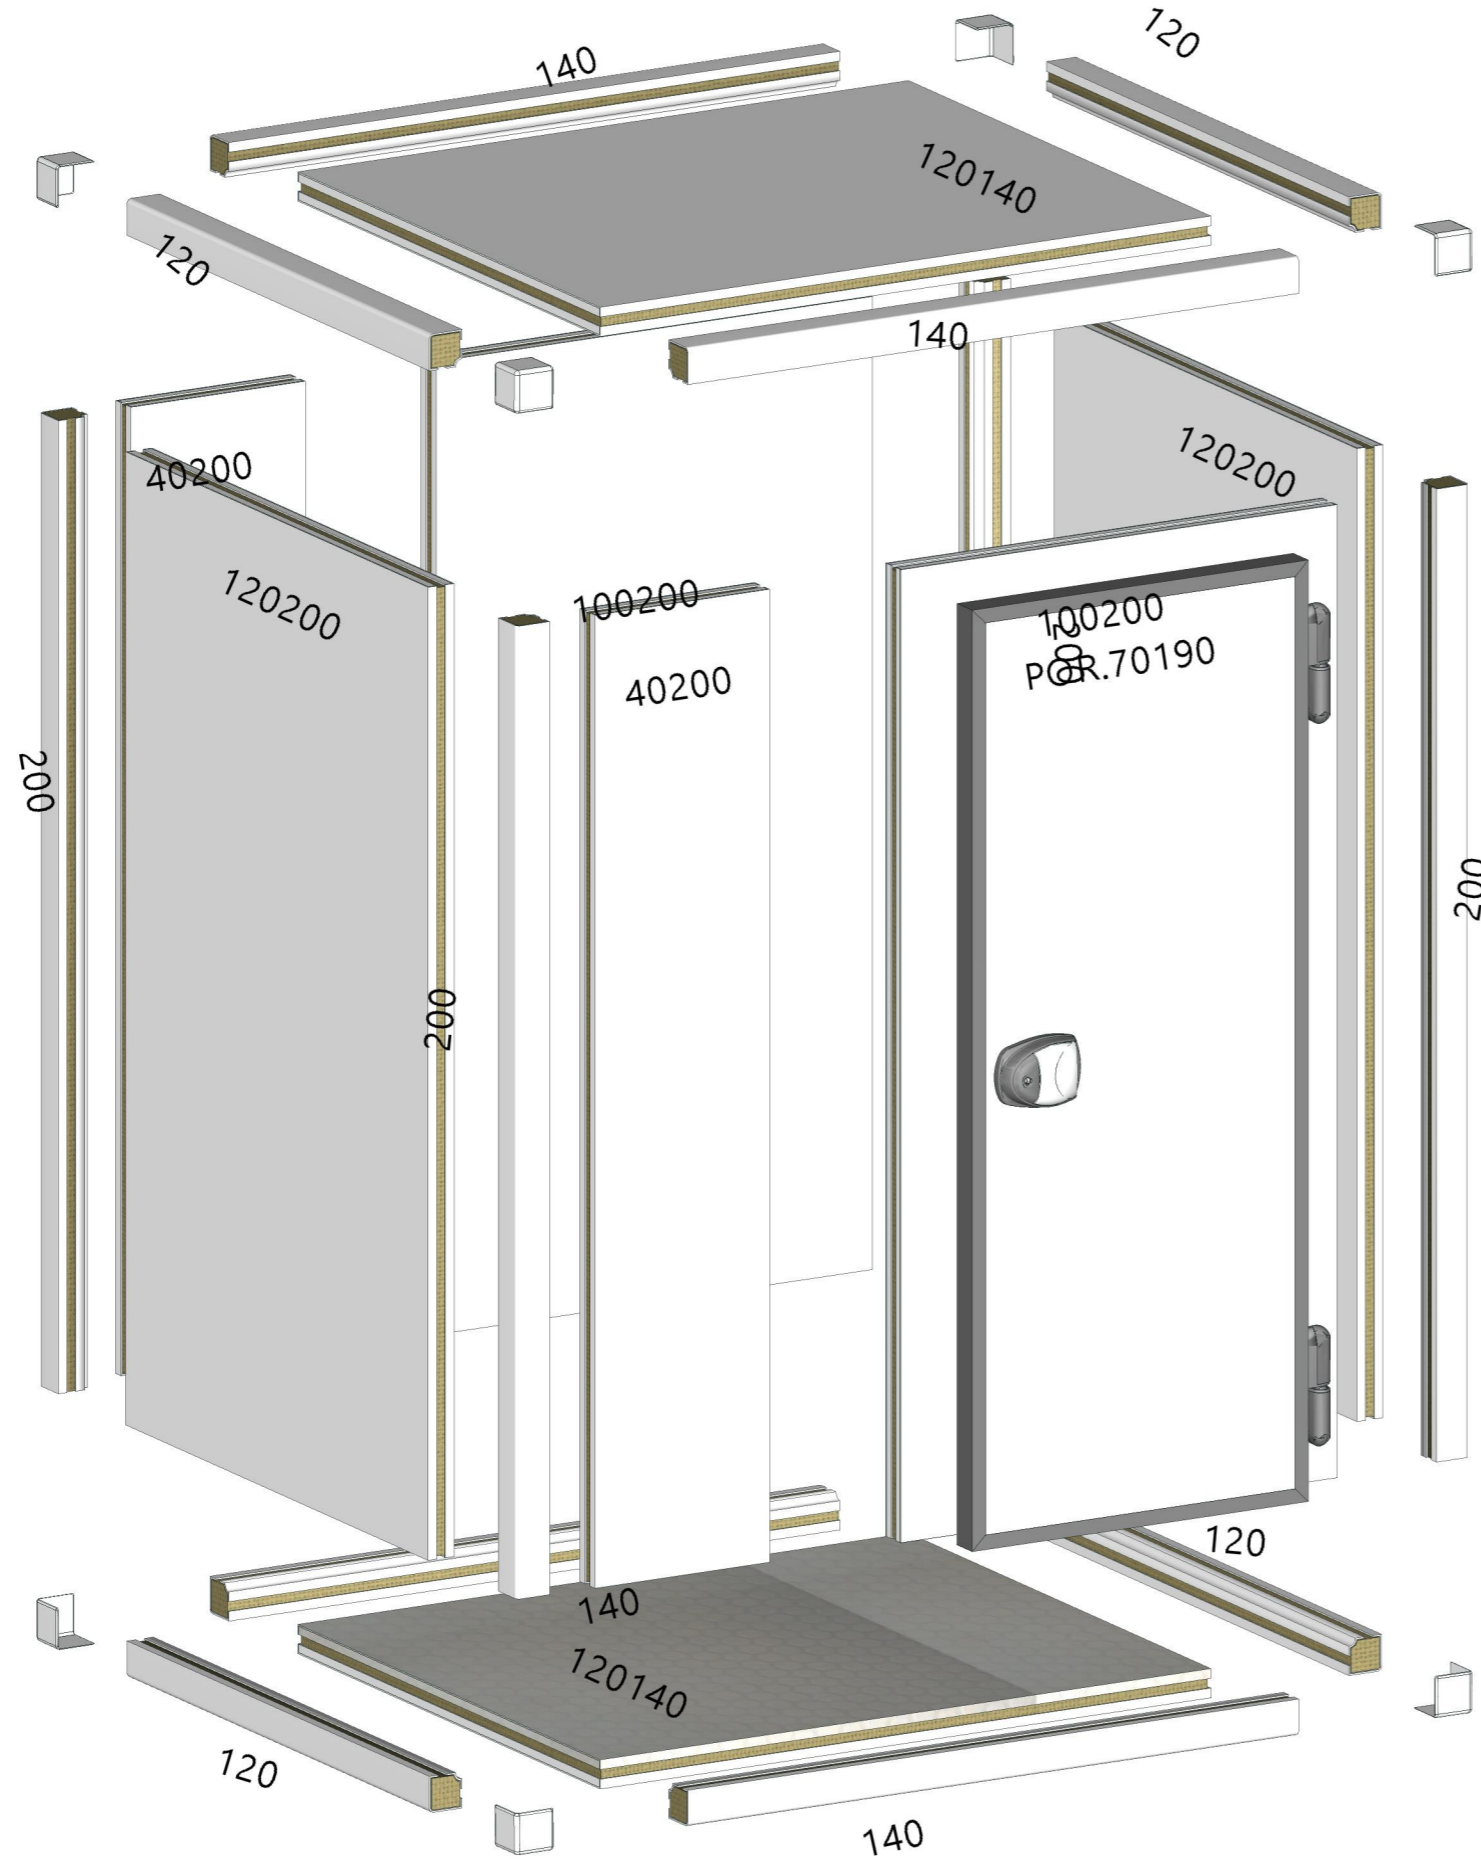

MOD : WR-C1714-6P

Production code : CFDD0001

box n.2 - COLD ROOM 1350x1550x2150H - (WR-C1714-6P)

Material List

ID	Description	UM	Quantity	Width	Height	Depth
120	2 WAYS VERTICAL/HORIZONTAL EDGE TH.06 <i>Ext. Finishing: Prepainted</i> <i>Int. Finishing: Prepainted</i>	NR	4	1200	75	75
140	2 WAYS VERTICAL/HORIZONTAL EDGE TH.06 <i>Ext. Finishing: Prepainted</i> <i>Int. Finishing: Prepainted</i>	NR	4	1400	75	75
	2 WAYS CORNER CAP TH.06 <i>Ext. Finishing: Prepainted</i> <i>Int. Finishing: Prepainted</i>	NR	8			
120140	FLOOR PANEL TH.06 <i>Int. Finishing: Phenolic floor</i> <i>Ext. Finishing: Prepainted</i>	NR	1	1200	1400	60
100200	WALL/CEILING PANEL TH.06 <i>Ext. Finishing: Prepainted</i> <i>Int. Finishing: Prepainted</i>	NR	1	1000	2000	60
120140	WALL/CEILING PANEL TH.06 <i>Ext. Finishing: Prepainted</i> <i>Int. Finishing: Prepainted</i>	NR	1	1200	1400	60
120200	WALL/CEILING PANEL TH.06 <i>Ext. Finishing: Prepainted</i> <i>Int. Finishing: Prepainted</i>	NR	2	1200	2000	60
40200	WALL/CEILING PANEL TH.06 <i>Ext. Finishing: Prepainted</i> <i>Int. Finishing: Prepainted</i>	NR	2	400	2000	60
200	2 WAYS VERTICAL/HORIZONTAL EDGE TH.06 <i>Ext. Finishing: Prepainted</i> <i>Int. Finishing: Prepainted</i>	NR	4	2000	75	75
	kit of 30 line up beam/panel	NR	1			
	kit of 50 line up beam/panel	NR	1			
	kit of 30 line up panel/panel	NR	1			
	kit of 4 white ceiling support	NR	1			
	kit of 100 white caps	NR	1			
	kit of 30 grey caps (phenolic/ss floor)	NR	1			
	KEY	NR	1			
POR.70190	HINGED DOOR TH.06 <i>*Larghezza pannello: *1000</i> <i>*Altezza pannello: *2000</i> <i>Ext. Finishing: Prepainted</i> <i>Int. Finishing: Prepainted</i> <i>Clear Passage Width: 70 cm</i> <i>Clear Passage Height: 190 cm</i>	NR	1	770	1935	60